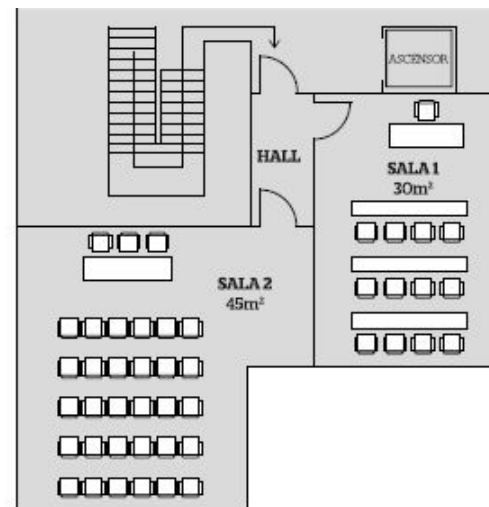

ROOMS	TÀPIES	GAUDÍ
ÀREA (m²)	29	45
DIMENSIONS (m)	6.6 x 4.2	6.9 x 6.2
HEIGHT (m)	3	2.5
COLUMN	NO	NO
FLOOR	Synthetic	Synthetic
NATURAL LIGHT	NO	NO
CAPACITY (MAX)	THEATER	30
	CLASSROOM	20
	U-SHAPE	15
	BOARDROOM	-
	BANQUET	-
	COCKTAIL	-