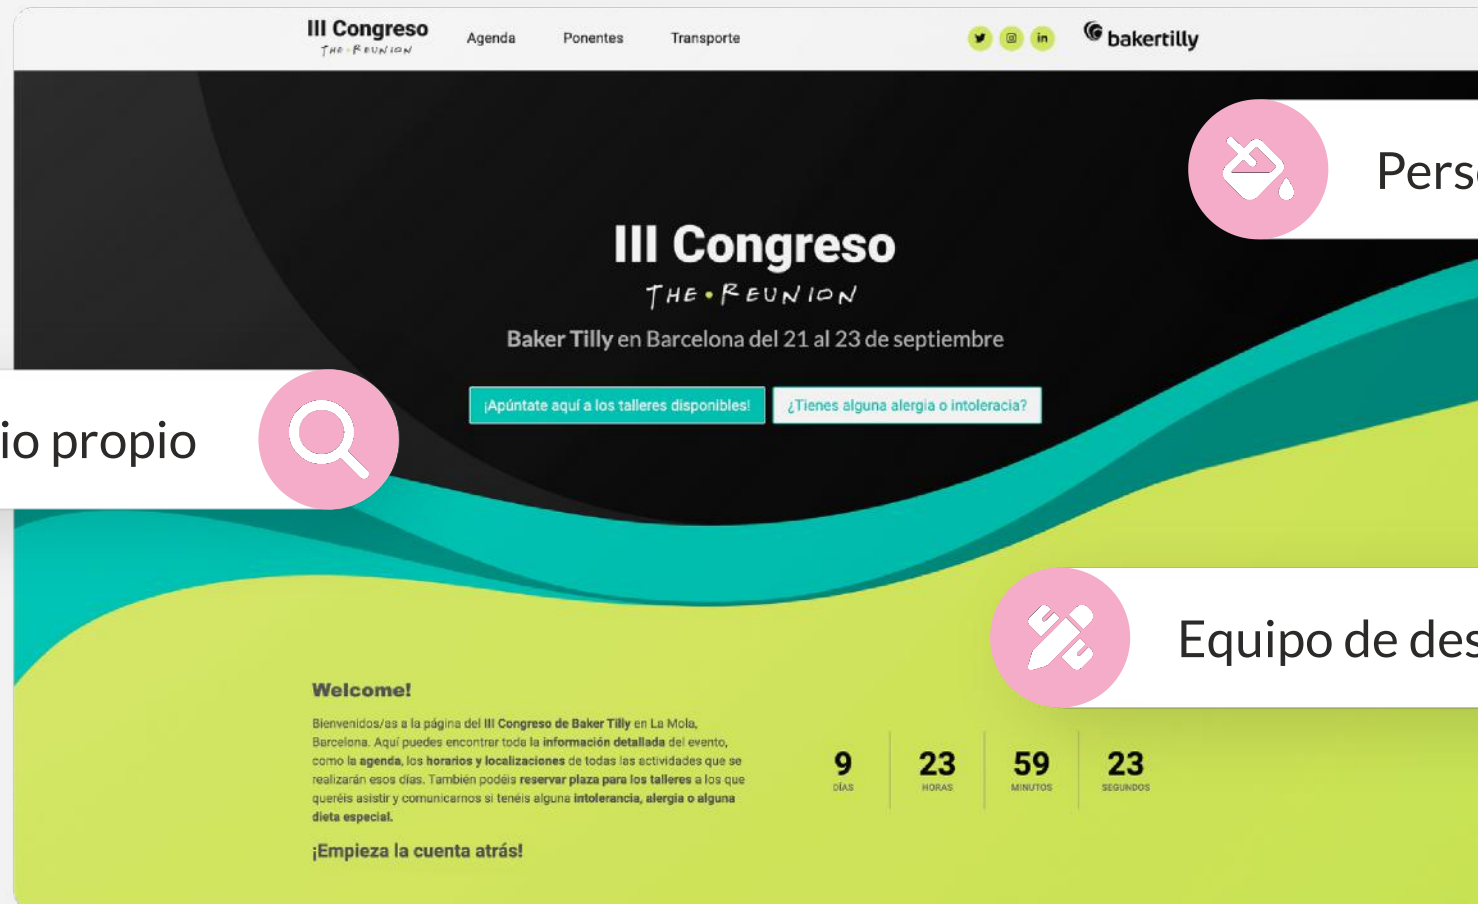

App

Networking e interacción

En tiempo real

Personalizable

Gamificación

Web

Dominio propio

Personalizable

Personalizable

Landing y mail de confirmación

Certificado presencial/ virtual

Panel

The screenshot displays the Eventool administration interface. At the top, there's a search bar and navigation links for 'VER DEMO APP' and 'VER WEB'. The main area is divided into several sections: 'VISIÓN GENERAL' (Overview) with event details like '2023 UDS EMEA Partner Summit'; 'USUARIO EN SESIÓN' (User Session) showing 'Congresomovil'; 'ZONA HORARIA E IDIOMAS' (Time Zone and Languages) set to 'Europe/Madrid' and 'Inglés'; 'CONDICIONES DEL SER' (Service Conditions); 'ALOJAMIENTO' (Hosting) with a 50.0 MB limit and a donut chart showing 3.19MB available (6.38%) and 46.81MB consumed (93.62%); 'LÍMITE DE INSTALACIONES' (Installation Limit) with a 1000 limit and a donut chart showing 918 available (92%) and 82 consumed (8%); 'LÍMITE DE ENVÍOS DE E-MAILS' (Email Send Limit) with a 5000 limit and a donut chart showing 3575 available (72%) and 1425 consumed (28%); 'Gestión del contenido del evento' (Event Content Management) with 'Licencia activa' and buttons for 'INICIO EVENTO' and 'EDICIÓN TOTAL HASTA'; and 'ENLACES' (Links) for the iOS app.