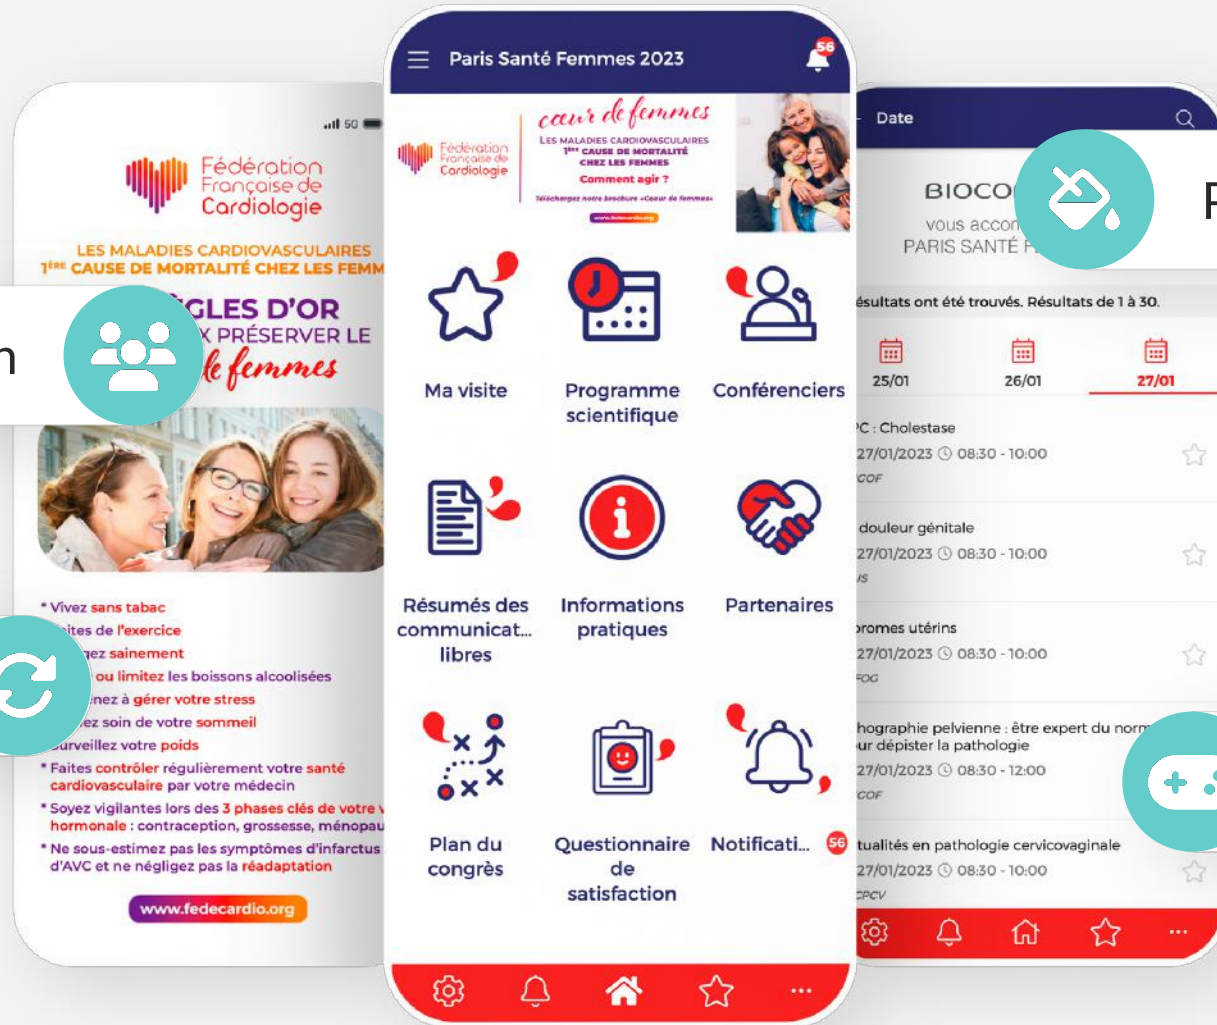

App

Networking e interacción

En tiempo real

Personalizable

Gamificación

Web

Dominio propio

Personalizable

Personalizable

Landing y mail de confirmación

Certificado presencial/ virtual

Panel

The screenshot displays the Eventool administration interface. At the top, there's a search bar and navigation links for 'VER DEMO APP' and 'VER WEB'. The main area is divided into several sections: 'VISIÓN GENERAL' (Overview) with event details like '2023 UDS EMEA Partner Summit'; 'USUARIO EN SESIÓN' (User Session) showing 'Congresomovil'; 'ZONA HORARIA E IDIOMAS' (Time Zone and Languages) set to 'Europe/Madrid' and 'Inglés'; 'CONDICIONES DEL SER' (Service Conditions); 'ALOJAMIENTO' (Hosting) with a 50.0 MB limit and a donut chart showing 3.19MB available (6.38%) and 46.81MB consumed (93.62%); 'LÍMITE DE INSTALACIONES' (Installation Limit) with a 1000 limit and a donut chart showing 918 available (92%) and 82 consumed (8%); 'LÍMITE DE ENVÍOS DE E-MAILS' (Email Send Limit) with a 5000 limit and a donut chart showing 3575 available (72%) and 1425 consumed (28%); 'Gestión del contenido del evento' (Event Content Management) with 'Licencia activa' and buttons for 'INICIO EVENTO' and 'EDICIÓN TOTAL HASTA'; and 'ENLACES' (Links) for the iOS app.