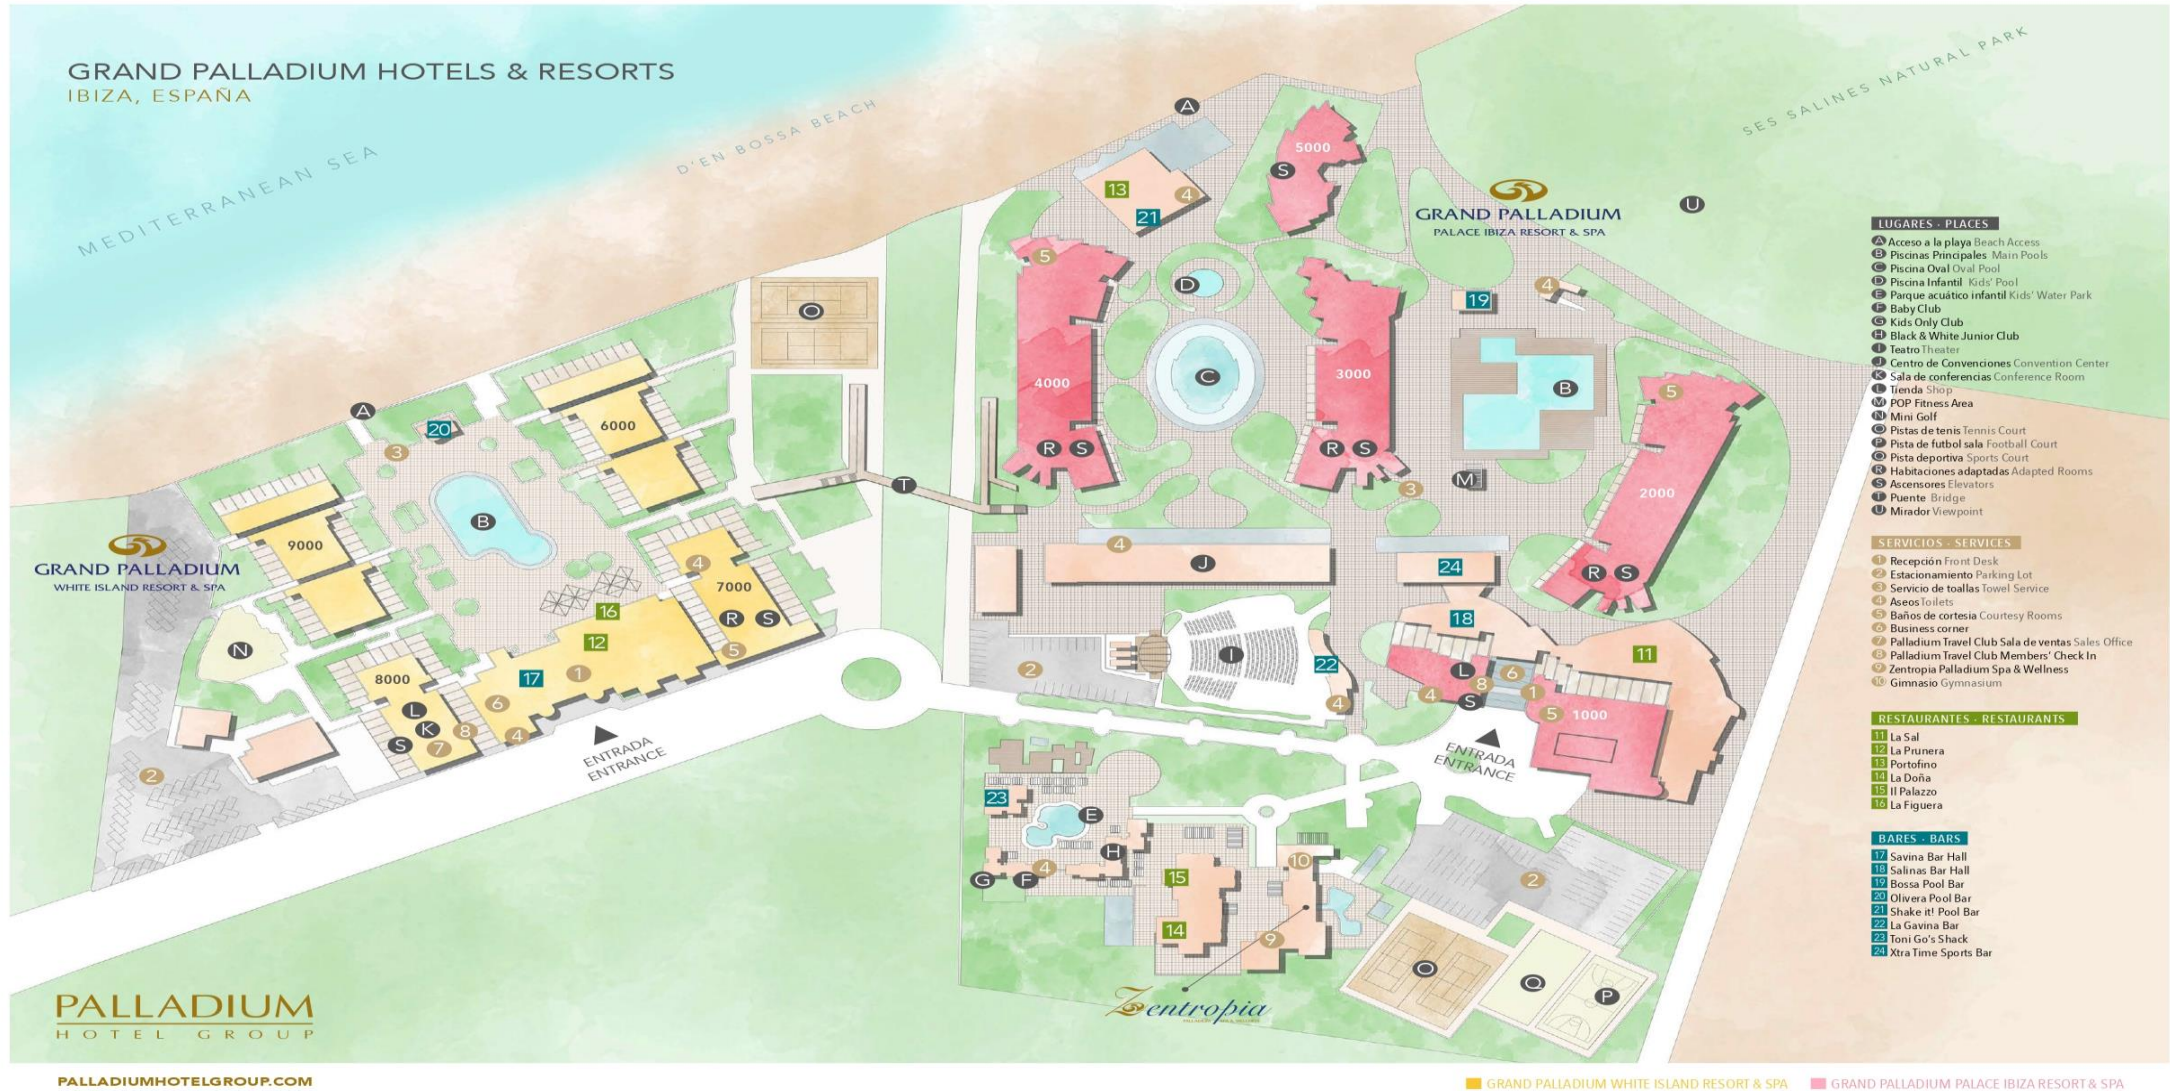

# HOTEL INFORMATION

# HOTEL MAP

## La Sal Restaurant

Type Of Cuisine: **International**

Max. Capacity: **548 indoors and 200 outdoors**

Preferred Service: **Buffet & Served Menu**